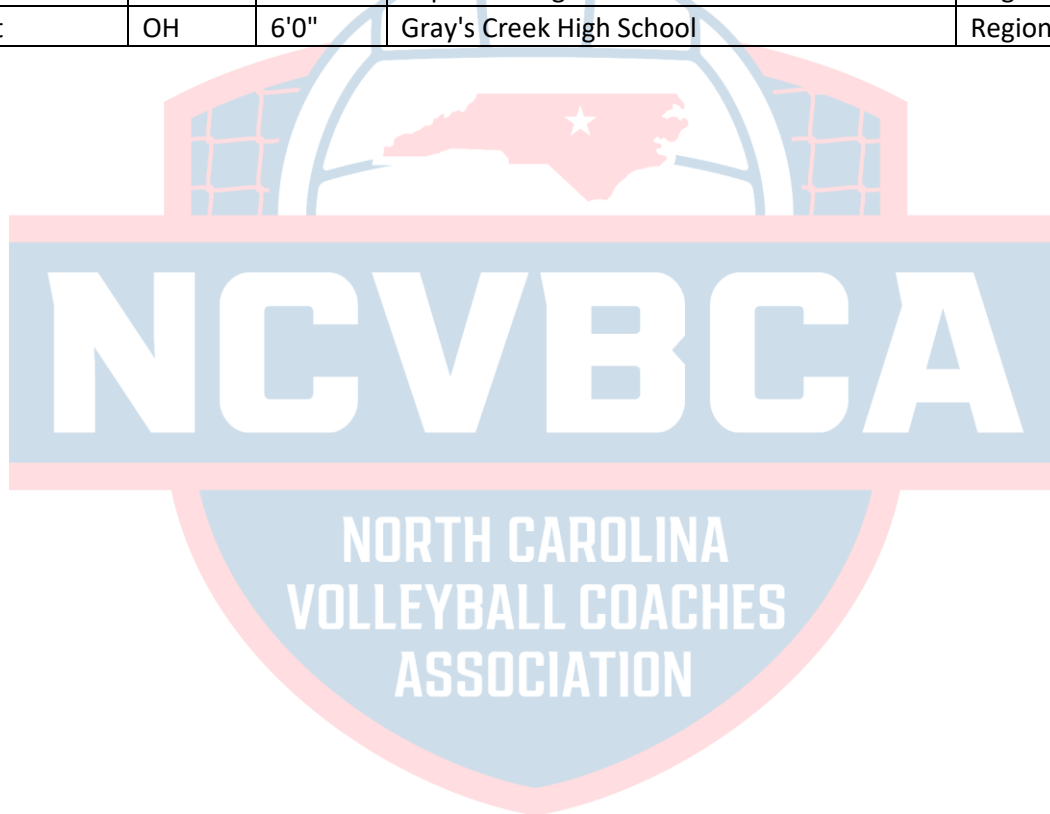

2024-25 NCVBCA ALL-REGION TEAM: REGION 4

<u>Name</u>	<u>Position</u>	<u>Height</u>	<u>High School</u>	<u>Region</u>	<u>Class</u>
Addie Gunter	MB	5'9"	Cape Fear High School	Region 4	Class 3A
Addison Johnson	OH	5'10"	Scotland High School	Region 4	Class 3A
Allie Williams	L/DS	5'7"	Harnett Central High School	Region 4	Class 3A
Bailey Dorman	OH	5'8"	Harnett Central High School	Region 4	Class 3A
Brooke Emore	OH	5'11"	Pinecrest High School	Region 4	Class 4A
Julia Pate	OH	5'11"	Pinecrest High School	Region 4	Class 4A
Keira Rosenmarkle	OH	5'10"	Seaforth High School	Region 4	Class 2A
Madison Henderson	MB	6'4"	Montgomery Central High School	Region 4	Class 3A
Reagan Malpass	S	5'6"	Scotland High School	Region 4	Class 3A
Tabitha Newlin	OH	5'10"	Cape Fear High School	Region 4	Class 3A
Taylor Baggett	OH	6'0"	Gray's Creek High School	Region 4	Class 4A