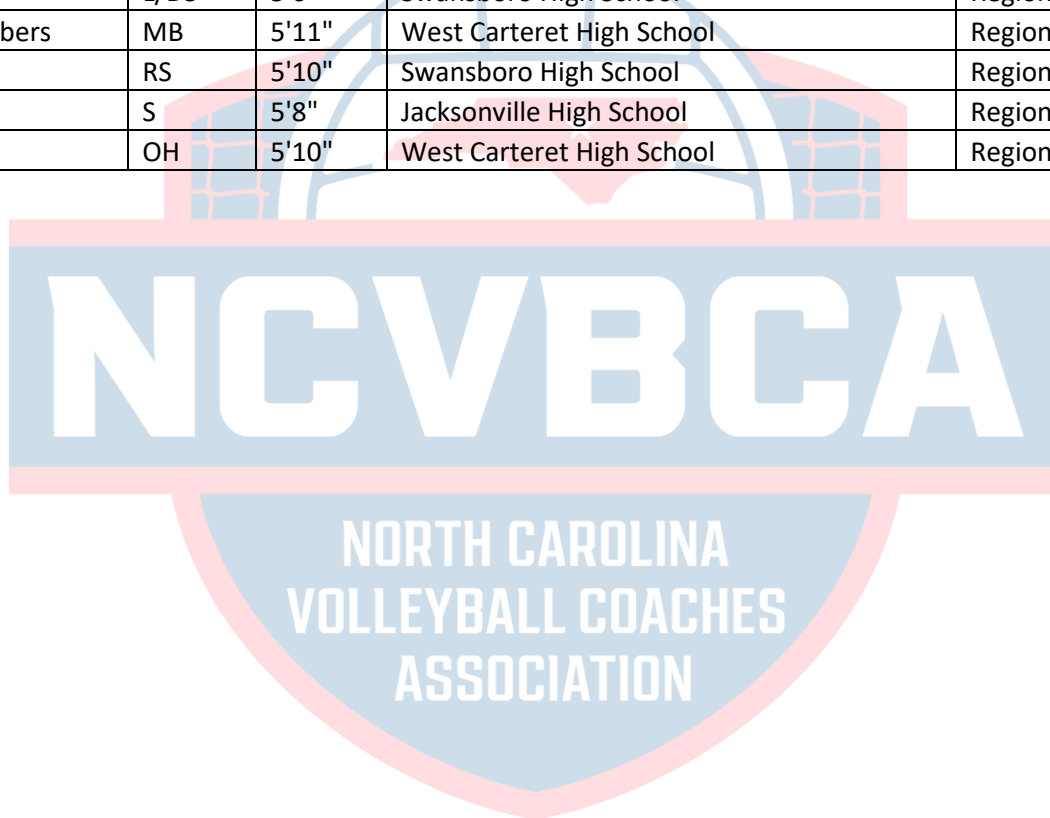

2024-25 NCVBCA ALL-REGION TEAM: REGION 2

<u>Name</u>	<u>Position</u>	<u>Height</u>	<u>High School</u>	<u>Region</u>	<u>Class</u>
Alison Gallo	MB	6'0"	Swansboro High School	Region 2	Class 3A
Ari Stone	OH	5'6"	Dixon High School	Region 2	Class 3A
Briann Martinez	S	5'5"	Dixon High School	Region 2	Class 3A
Ella Clark	S	5'7"	Midway High School	Region 2	Class 2A
Kaedyn Moran	OH	5'10"	Midway High School	Region 2	Class 2A
Kailyn Shultz	L/DS	5'2"	New Bern High School	Region 2	Class 4A
Lakota Flatt	OH	6'0"	Jacksonville High School	Region 2	Class 3A
Molly Scott Cottrell	RS	5'11"	West Carteret High School	Region 2	Class 3A
Naomi Banks	S	5'4"	New Bern High school	Region 2	Class 4A
Payton Jensen	L/DS	5'6"	Swansboro High School	Region 2	Class 3A
Rachael Chambers	MB	5'11"	West Carteret High School	Region 2	Class 3A
Reese Hislop	RS	5'10"	Swansboro High School	Region 2	Class 3A
Shawnee Flatt	S	5'8"	Jacksonville High School	Region 2	Class 3A
Zoe Baily	OH	5'10"	West Carteret High School	Region 2	Class 3A